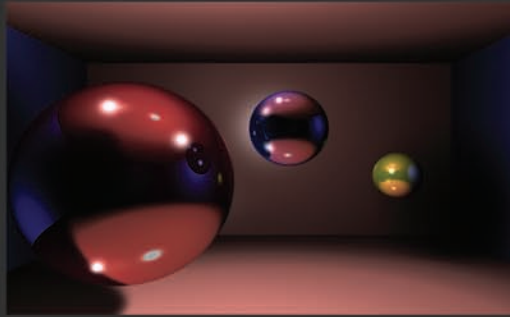

Kenneth Stojevich

Technical Artist

ken@kenstojevich.com

---

Audi TT

Color Pass

Reflection Pass

Ambient Occlusion Pass

Shadow Pass