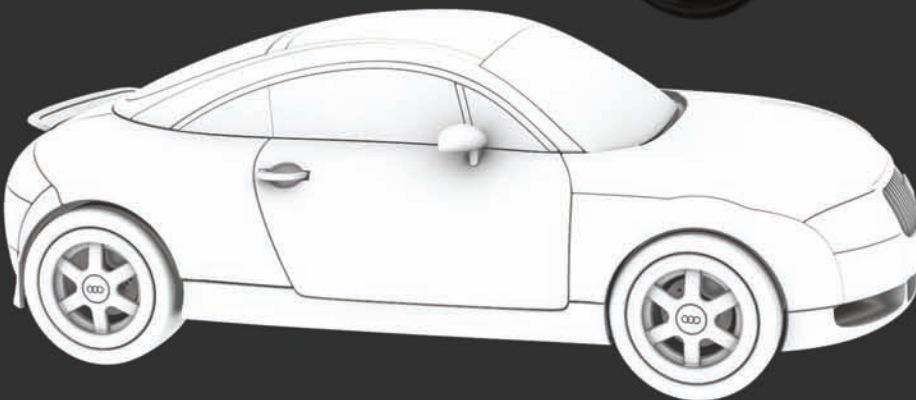

Kenneth Stojevich

Technical Artist

ken@kenstojevich.com

---

Audi TT

Color Pass

Reflection Pass

Ambient Occlusion Pass

Shadow Pass