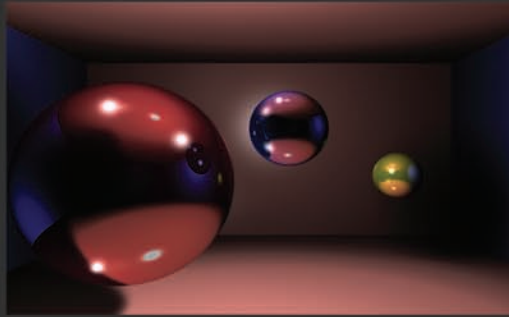

Kenneth Stojevich

Technical Artist

ken@kenstojevich.com

Audi TT

Environmental Map

Shader Networks:
Headlights
Taillights
Glass
Tires