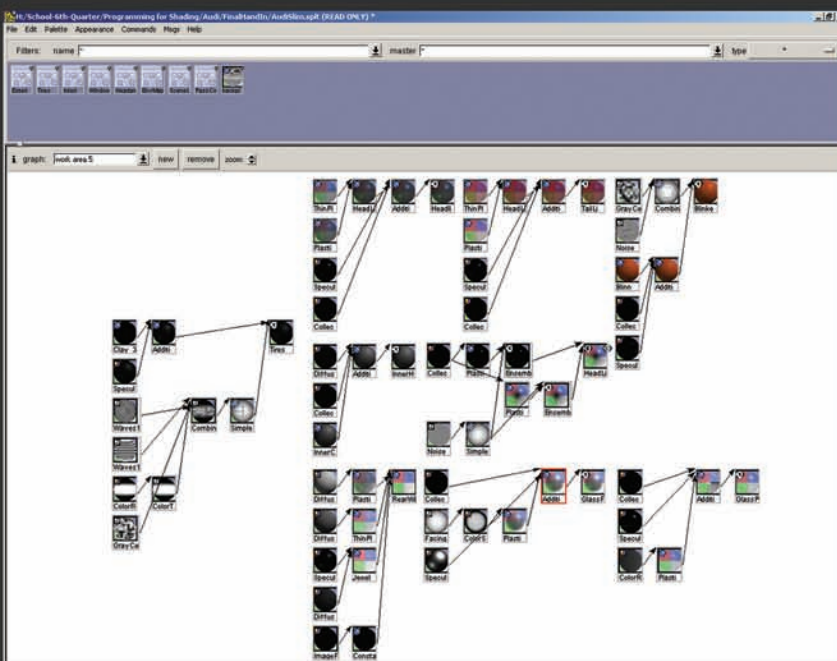

Kenneth Stojevich

Technical Artist

ken@kenstojevich.com

Audi TT

Environmental Map

Shader Networks:
Headlights
Taillights
Glass
Tires