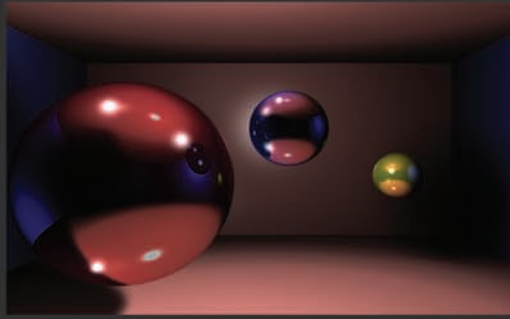

Kenneth Stojevich

Technical Artist

ken@kenstojevich.com

Photography

Sheltered from the Sun

Waterfall on Hwy 23