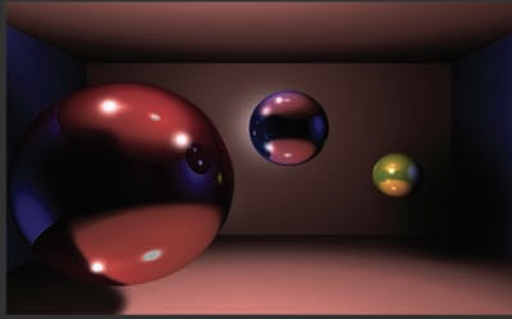

Kenneth Stojevich

Technical Artist

ken@kenstojevich.com

Photography

Chas' Sister

Ghostly Friend